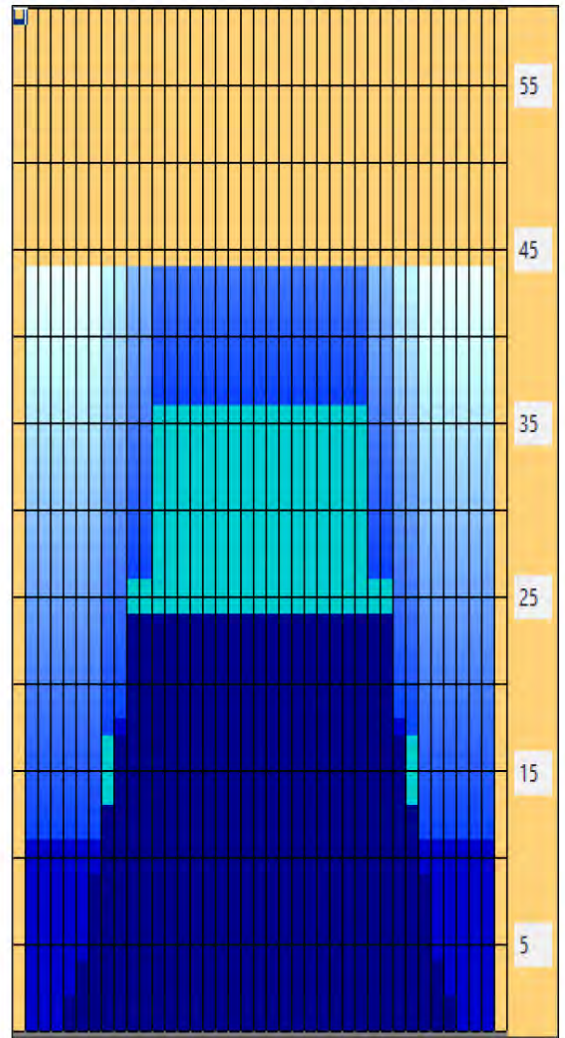

2024山梨レディースプロボウリング トーナメント兼 男女アマチュア選手権

※下記パターンを参考に、各会場センターにてレーンメンテナンスを行います

Oil Pattern Distance:	44 Feet	Reverse Brush Drop:	24 Feet	Oil Per Board:	50 uL
Forward Oil Total:	18.55 mL	Reverse Oil Total:	9.35 mL	Volume Oil Total:	27.9 mL
Forward Boards Crossed:	371 Boards	Reverse Boards Crossed:	187 Boards	Total Boards Crossed:	558 Boards

	Start	Stop	Loads	Mics	Speed	Crossed	Start	End	Feet	T.Oil
1	2L	2R	1	50	10	37	0.0	0.0	0.0	1850
2	5L	5R	2	50	10	62	0.0	2.8	2.8	3100
3	6L	6R	1	50	14	29	2.8	4.7	1.9	1450
4	7L	7R	2	50	18	54	4.7	9.8	5.1	2700
5	8L	8R	3	50	18	75	9.8	17.4	7.6	3750
6	10L	10R	3	50	22	63	17.4	26.7	9.3	3150
7	12L	12R	3	50	22	51	26.7	36.0	9.3	2550
8	2L	2R	0	50	26	0	36.0	41.0	5.0	0
9	2L	2R	0	50	30	0	41.0	44.0	3.0	0

	Start	Stop	Loads	Mics	Speed	Crossed	Start	End	Feet	T.Oil
1	2L	2R	0	40	30	0	44.0	24.0	-20.0	0
2	10L	10R	2	50	22	42	24.0	17.8	-6.2	2100
3	9L	9R	2	50	18	46	17.8	12.7	-5.1	2300
4	8L	8R	1	50	14	25	12.7	10.8	-1.9	1250
5	2L	2R	2	50	14	74	10.8	6.9	-3.9	3700
6	2L	2R	0	50	14	0	6.9	0.0	-6.9	0

Conditioner:
Type In or Select
One

- Forward
- Reverse
- Combined
- Buff